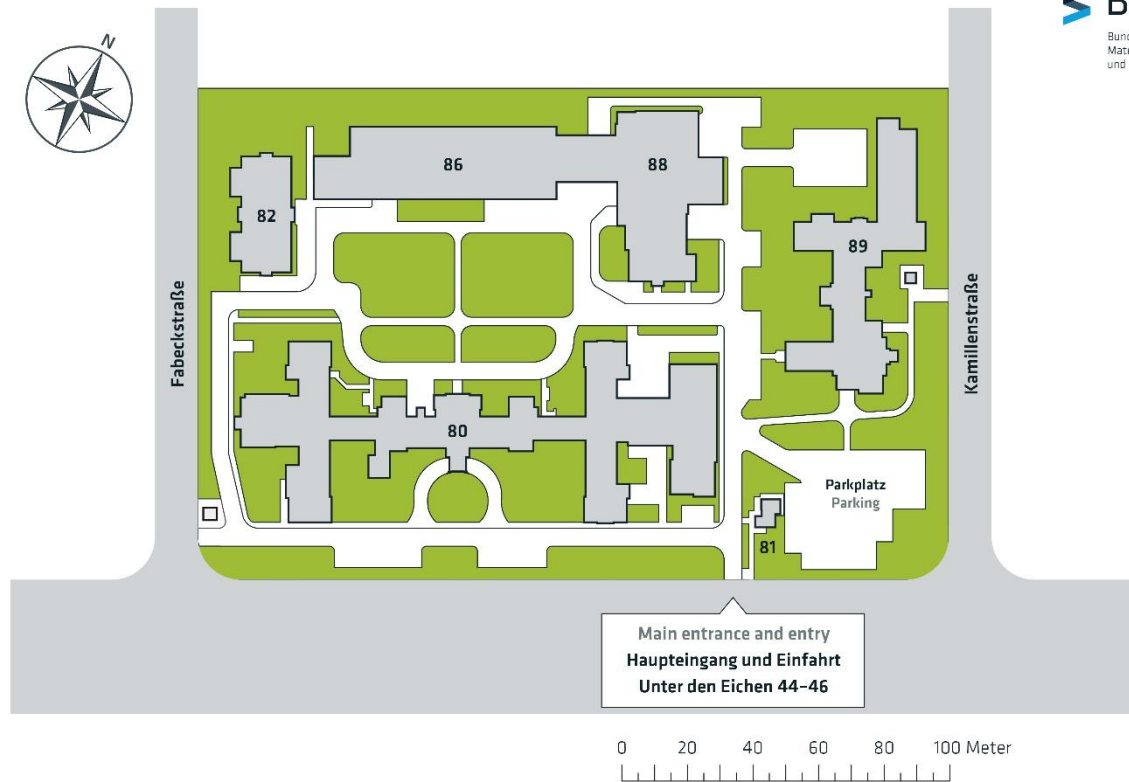

HOW TO FIND BAM

BRANCH FABECKSTRAÙE

BAM Branch Fabeckstraße
Unter den Eichen 44-46
12203 Berlin
Phone: +49 30 8104-0

HOW TO REACH BAM BRANCH FABECKSTRAÙE BY PUBLIC TRANSPORT

The area map below shows you how to reach BAM Branch Fabeckstraße by public transport. On the following page, you will find a layout of the area.

For more information, please visit the homepage of VBB (Verkehrsbetriebe Berlin-Brandenburg) and enter "Asterplatz" (1 minute walking distance).

Zweiggelände Fabeckstraße | Unter den Eichen 44-46 | 12203 Berlin